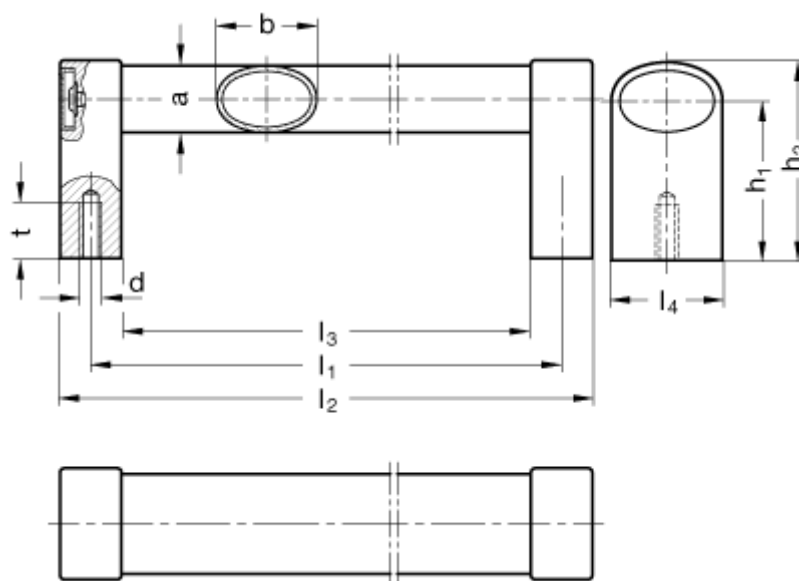

Article number: 20997800

Description: E+G Oval tubular handle
GN 334-36-800-EL

Measures

$a = 24$	$l_4 = 40$
$b = 36$	$t = 15$
$d = M 8$	
$h_1 = 57$	
$h_2 = 71$	
$l_1 = 800$	
$l_2 = 822$	
$l_3 = 778$	